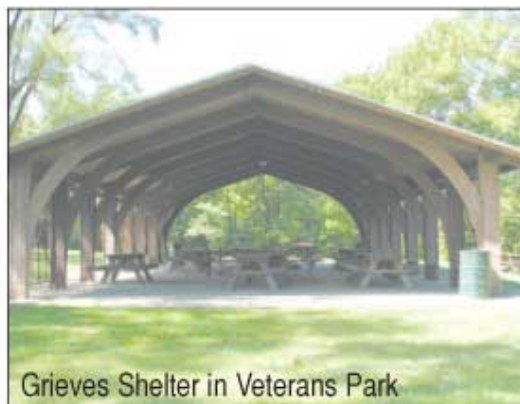

Grieves Shelter in Veterans Park