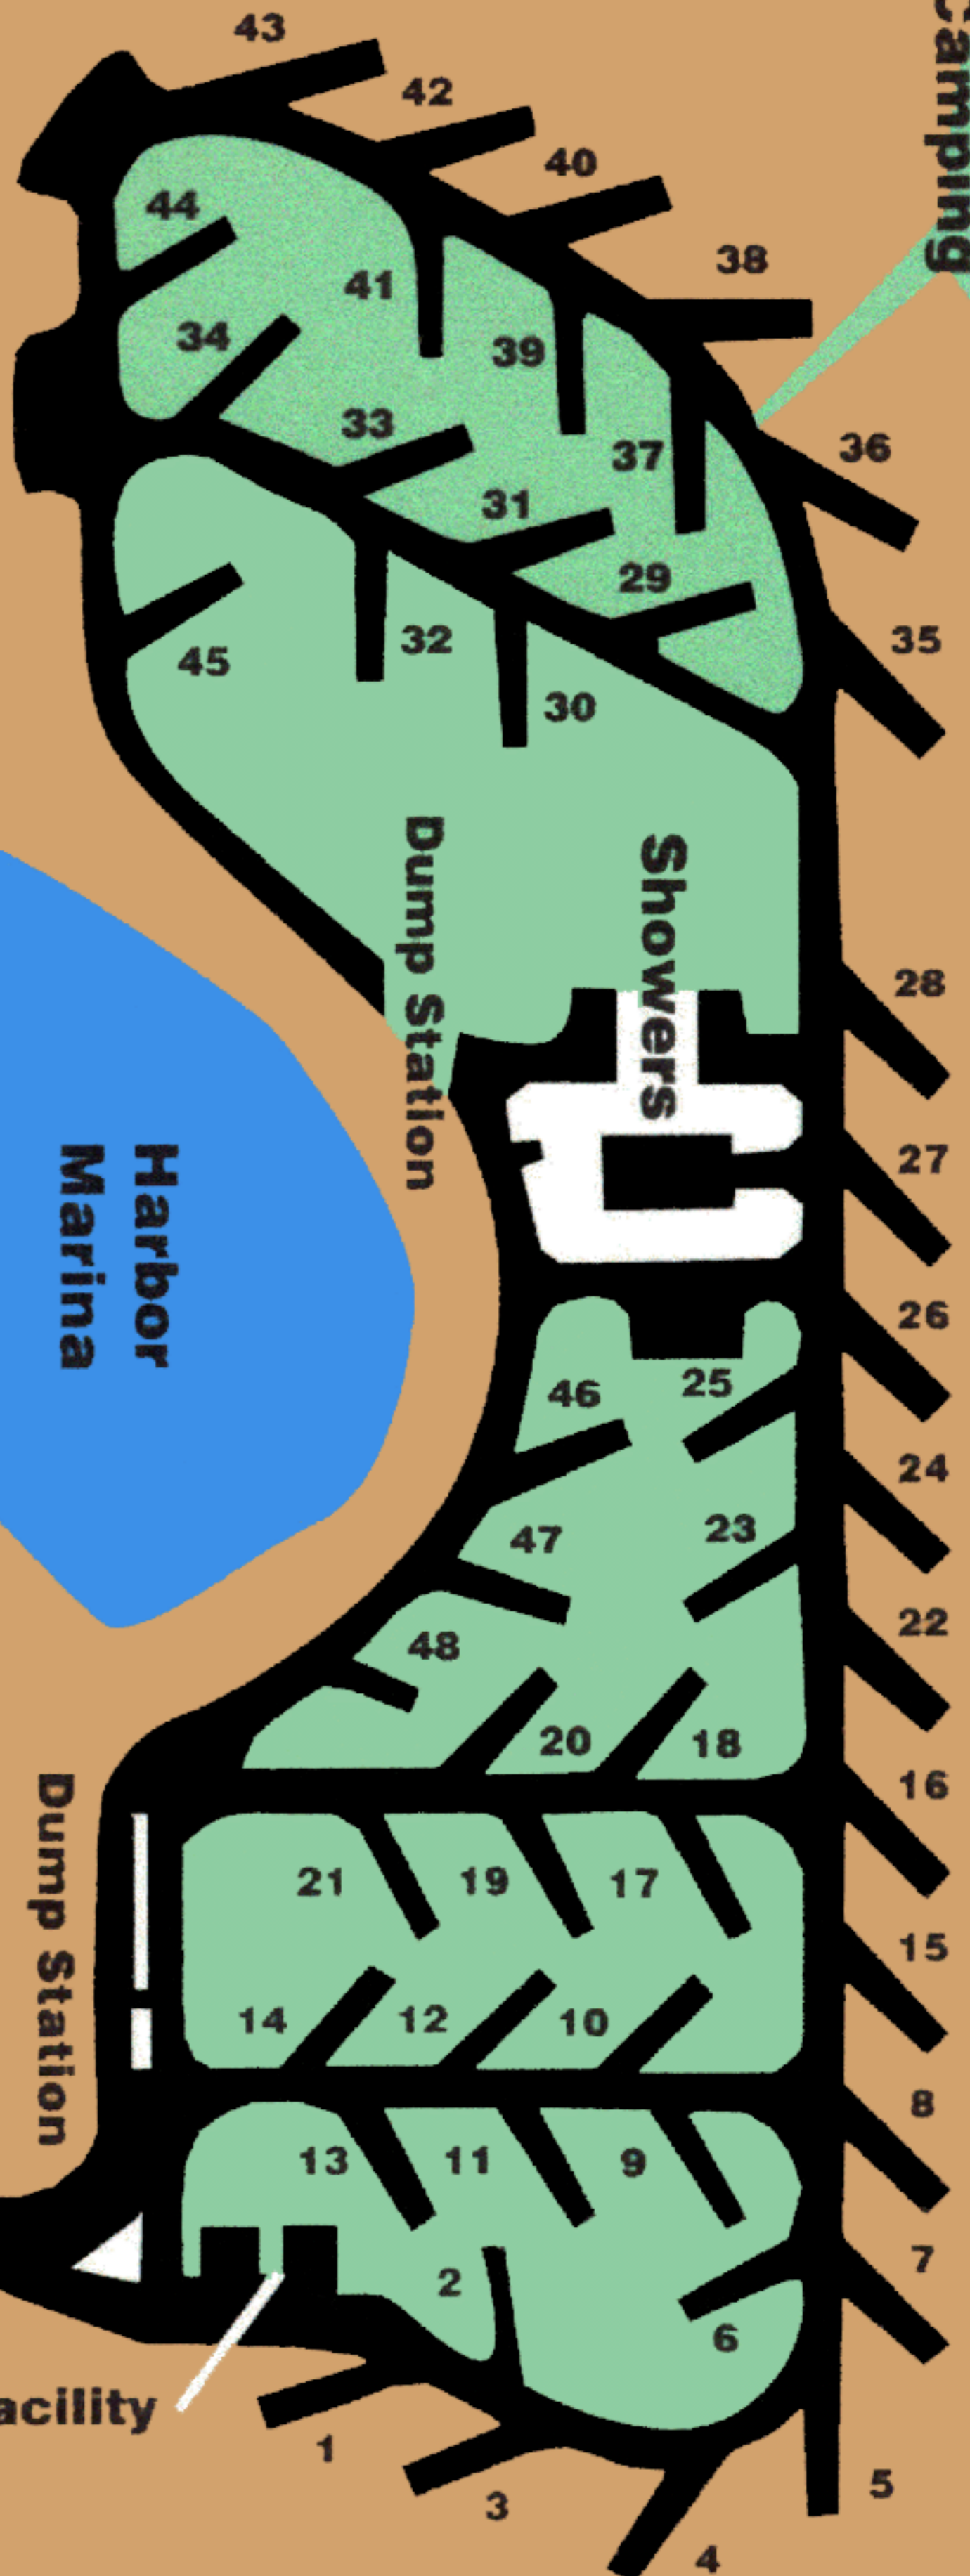

Illinois River

Beach

Primitive
Camping

Tent Camping

Boat Launch

Harbor
Marina

Dump Station

Showers

Marina Parking

Dump Station

Marina
Campground
Office

Laundry Facility

East Illinois Route 116
To Access Road 7